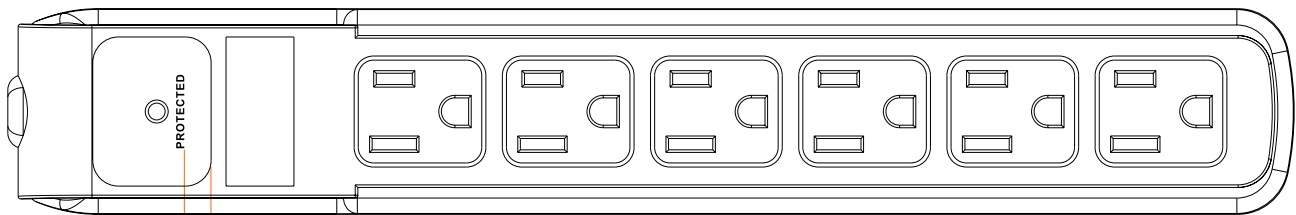

POWER BAR 6 OUTLETS 4' 180J SURGE

SKUS MC-328A

FEATURES

- Power Surge Strip, 6 Outlet, 4', 180J SURGE
- Use to plug multiple electrical devices into a single AC wall socket
- 6 grounded outlets with 1-line (MOV) surge protection
- Red LED indicates active surge protection
- Power ON/OFF toggle switch with integrated 15 amp over-load resettable circuit breaker
- Mounting slots on back of unit
- Tech Specs; Plug type NEMA 5-15P, Outlet type NEMA 5-15R, Cord length 4', Electrical Rating 15A, 120V, 60Hz, 1800 Watts, L-N 1-line surge protection, 180 Joule energy rating, max spike current 12,000 amps, max spike voltage 6KV, response time < 1 nanosecond
- Fire resistant
- UL Listed to U.S. and Canadian Safety Standards: UL 1449, UL 1363
- RoHS compliant

SPECIFICATIONS

ROHS COMPLIANT | UL, CUL LISTED

5.2 mm

SWITCH
Colour: Red

LED
Colour: Red
Finish: Glossy

TOP COVER & BOTTOM COVER
Colour: 106 Dark Grey

POWER CORD
Colour: 106 Dark Grey
Finish: Glossy

© PC Cable World. All rights reserved.