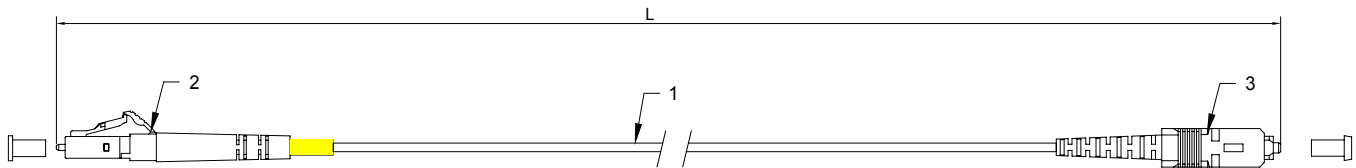

LC/APC-SC SM SIMPLEX 9/125 FIBER OPTICAL CABLE

SKUS	LCASC03SS (3')	LCASC33SS (33')
	LCASC06SS (6')	LCASC50SS (50')
	LCASC10SS (10')	LCASC65SS (65')
	LCASC15SS (15')	LCASC75SS (75')
	LCASC25SS (25')	LCASC100SS (100')

FEATURES

- LC/APC-SC/UPC OM2 Single-Mode Simplex Cable 9/125µm
- Perfect for fast Ethernet, gigabit Ethernet, and other data applications
- Ideal solution for long-range networking
- UL listed and OFNR (riser) rated
- Suitable for use in upright shafts between building floors
- Compliant with ITU-T standard G657A1
- Features a standard SMF yellow jacket and Corning core
- Each cable is individually packed in a zip bag for convenience

MATERIALS

(1)	OD: 2.0mm, Singlemode 9/125 G657A1, Corning Fiber, Simplex Cable, PVC, Colour: Yellow
(2)	LC/APC SM 2.0mm Simplex Connector (Green Housing Green Boot)
(3)	SC/UPC SM 2.0mm Simplex Connector (Blue Housing Blue Boot)

CABLE LENGTH AND TOLERANCE

CABLE LENGTH<1M	5cm
1M≤CABLE LENGTH<15M	10cm
15M≤CABLE LENGTH<30M	15cm
CABLE LENGTH≥30M	Cable Length*1%

SPECIFICATIONS

INSERTION LOSS	≤ 0.3 dB
RETURN LOSS	≥ 60 dB (APC), ≥ 55 dB (UPC)