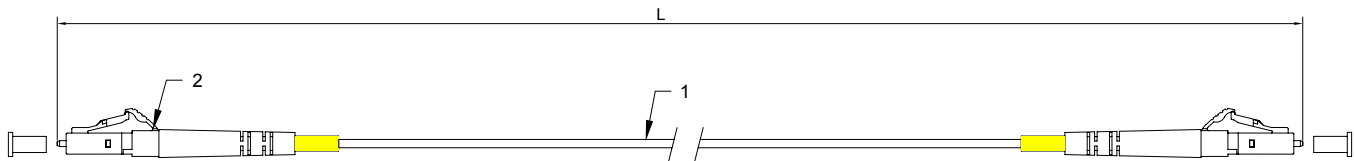

LC/APC-LC/APC SM SIMPLEX 9/125 FIBER OPTICAL CABLE

SKUS	LCALCA03SS	(3')	LCALCA33SS	(33')
	LCALCA06SS	(6')	LCALCA50SS	(50')
	LCALCA10SS	(10')	LCALCA65SS	(65')
	LCALCA15SS	(15')	LCALCA75SS	(75')
	LCALCA25SS	(25')	LCALCA100SS	(100')

FEATURES

- LC/APC-LC/APC OM2 Single-Mode Simplex Cable 9/125µm
- Perfect for fast Ethernet, gigabit Ethernet, and other data applications
- Ideal solution for long-range networking
- UL listed and OFNR (riser) rated
- Suitable for use in upright shafts between building floors
- Compliant with ITU-T standard G657A1
- Features a standard SMF yellow jacket and Corning core
- Each cable is individually packed in a zip bag for convenience

MATERIALS

- (1) **OD:** 2.0mm, Singlemode 9/125 G657A1, Corning Fiber, Simplex Cable, PVC, **Colour:** Yellow
- (2) LC/APC SM 2.0mm Simplex Connector (Green Housing Green Boot)

CABLE LENGTH AND TOLERANCE