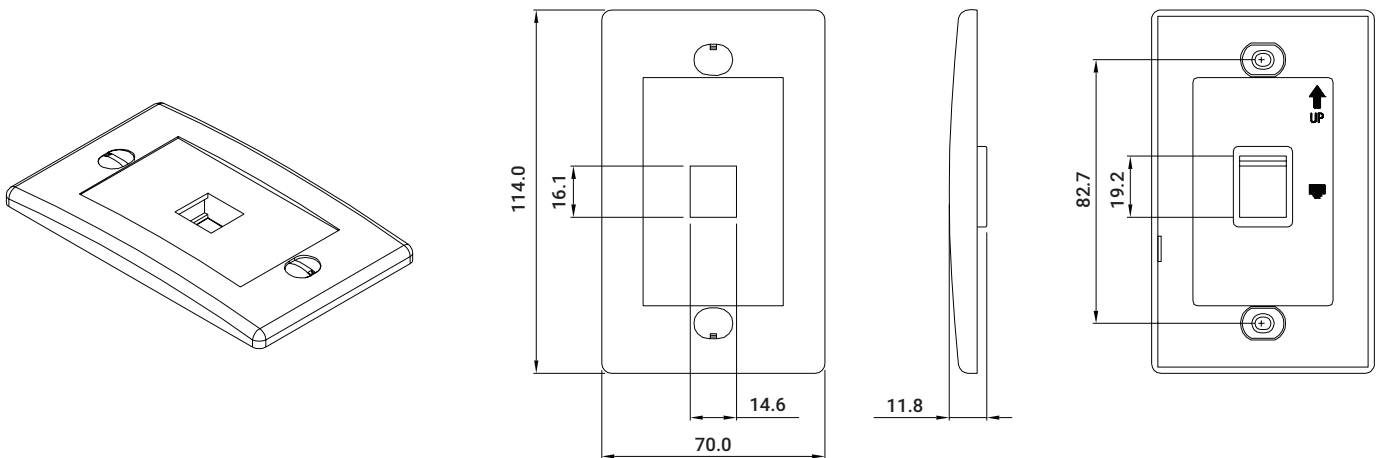

© PC Cable World. All rights reserved.

PC Cable World product specifications are subject to change without notice, but are accurate at the time of printing. Please contact a sales representative for current specs. Please note that all physical specifications are nominal.

www.pccableworld.com