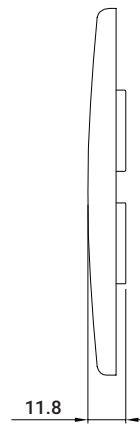

© PC Cable World. All rights reserved.

PC Cable World product specifications are subject to change without notice, but are accurate at the time of printing. Please contact a sales representative for current specs. Please note that all physical specifications are nominal.

www.pccableworld.com