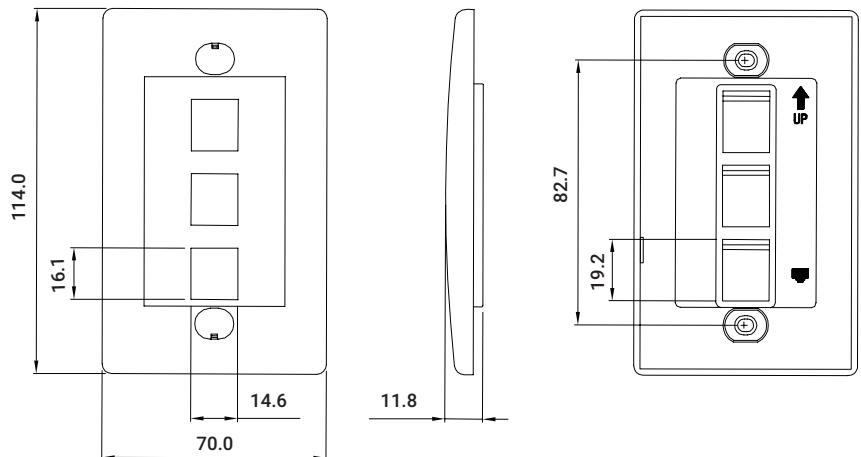

© PC Cable World. All rights reserved.

PC Cable World product specifications are subject to change without notice, but are accurate at the time of printing. Please contact a sales representative for current specs. Please note that all physical specifications are nominal.

www.pccableworld.com