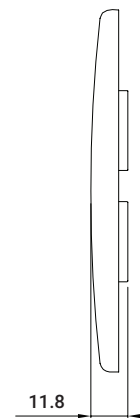

© PC Cable World. All rights reserved.

PC Cable World product specifications are subject to change without notice, but are accurate at the time of printing. Please contact a sales representative for current specs. Please note that all physical specifications are nominal.

www.pccableworld.com