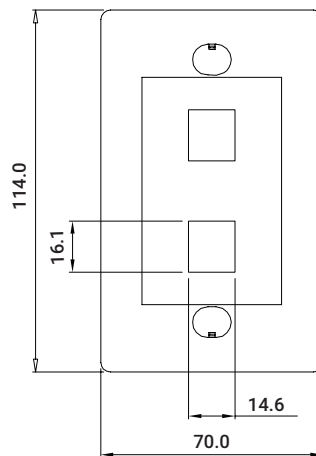

© PC Cable World. All rights reserved.

PC Cable World product specifications are subject to change without notice, but are accurate at the time of printing. Please contact a sales representative for current specs. Please note that all physical specifications are nominal.

www.pccableworld.com