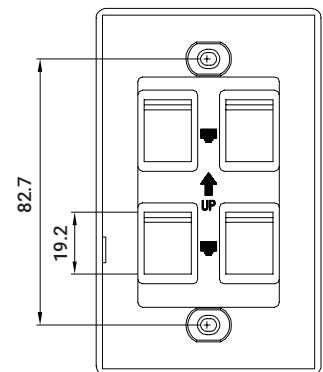

© PC Cable World. All rights reserved.

PC Cable World product specifications are subject to change without notice, but are accurate at the time of printing. Please contact a sales representative for current specs. Please note that all physical specifications are nominal.

www.pccableworld.com