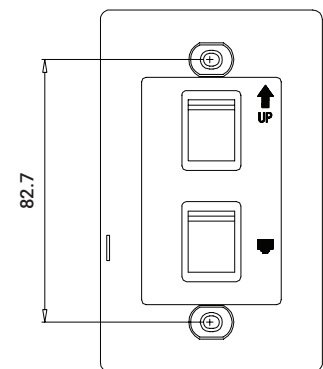

© PC Cable World. All rights reserved.

PC Cable World product specifications are subject to change without notice, but are accurate at the time of printing. Please contact a sales representative for current specs. Please note that all physical specifications are nominal.

www.pccableworld.com