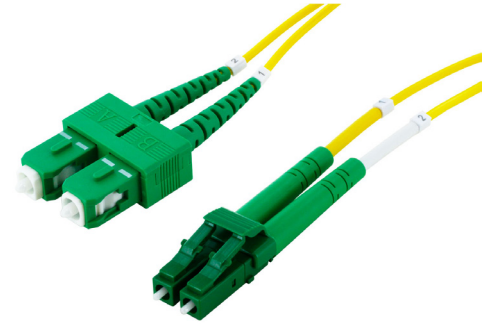

LC/APC-SC/APC SM DUPLEX 9/125 FIBER OPTICAL CABLE

SKUS	LCASCA03SD (3')	LCASCA33SD (33')
	LCASCA06SD (6')	LCASCA50SD (50')
	LCASCA10SD (10')	LCASCA65SD (65')
	LCASCA15SD (15')	LCASCA75SD (75')
	LCASCA25SD (25')	LCASCA100SD (100')

FEATURES

- LC/APC-SC/APC OS2 Single-Mode Duplex Cable 9/125µm
- Perfect for fast Ethernet, gigabit Ethernet, and other data applications
- Ideal solution for long-range networking
- UL listed and OFNR (riser) rated
- Suitable for use in upright shafts between building floors
- Compliant with ITU-T standard G657A1
- Features a standard SMF yellow jacket and Corning core
- Each cable is individually packed in a zip bag for convenience

MATERIALS

(1)	OD: 2.0mm, Singlemode 9/125 G657A1, Corning Fiber, Duplex Cable, PVC, Colour: Yellow
(2)	LC/APC SM 2.0mm Duplex Connector (Green Housing Green Boot)
(3)	Cable Marker
(4)	Black Shrinkage Tube
(5)	SC/APC SM 2.0mm Duplex Connector (Green Housing Green Boot)

FEATURES

- LC/APC-SC/APC OS2 Single-Mode Simplex Cable 9/125µm
- Perfect for fast Ethernet, gigabit Ethernet, and other data applications
- Ideal solution for long-range networking
- UL listed and OFNR (riser) rated
- Suitable for use in upright shafts between building floors
- Compliant with ITU-T standard G657A1
- Features a standard SMF yellow jacket and Corning core
- Each cable is individually packed in a zip bag for convenience