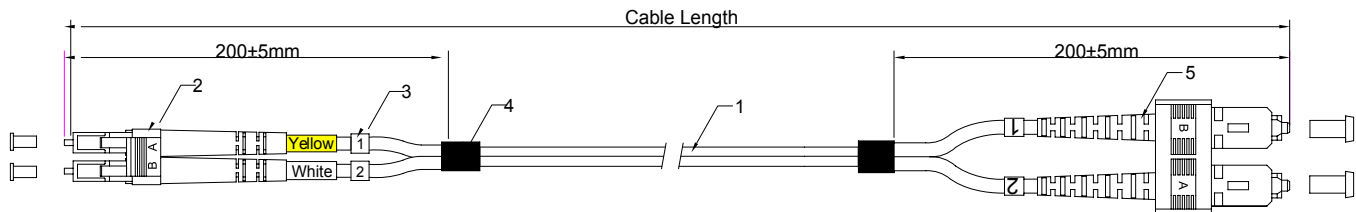

LC/APC-SC/APC SM DUPLEX 9/125 FIBER OPTICAL CABLE

SKUS	LCASCA03SD (3')	LCASCA33SD (33')
	LCASCA06SD (6')	LCASCA50SD (50')
	LCASCA10SD (10')	LCASCA65SD (65')
	LCASCA15SD (15')	LCASCA75SD (75')
	LCASCA25SD (25')	LCASCA100SD (100')

FEATURES

- LC/APC-SC/APC OS2 Single-Mode Duplex Cable 9/125µm
- Perfect for fast Ethernet, gigabit Ethernet, and other data applications
- Ideal solution for long-range networking
- UL listed and OFNR (riser) rated
- Suitable for use in upright shafts between building floors
- Compliant with ITU-T standard G657A1
- Features a standard SMF yellow jacket and Corning core
- Each cable is individually packed in a zip bag for convenience

MATERIALS

(1)	OD: 2.0mm, Singlemode 9/125 G657A1, Corning Fiber, Duplex Cable, PVC, Colour: Yellow
(2)	LC/APC SM 2.0mm Duplex Connector (Green Housing Green Boot)
(3)	Cable Marker
(4)	Black Shrinkage Tube
(5)	SC/APC SM 2.0mm Duplex Connector (Green Housing Green Boot)

CABLE LENGTH AND TOLERANCE

CABLE LENGTH<1M	5cm
1M≤CABLE LENGTH<15M	10cm
15M≤CABLE LENGTH<30M	15cm
CABLE LENGTH≥30M	Cable Length*1%

SPECIFICATIONS

INSERTION LOSS	≤ 0.3 dB
RETURN LOSS	≥ 60 dB
A-B / B-A	

© PC Cable World. All rights reserved.