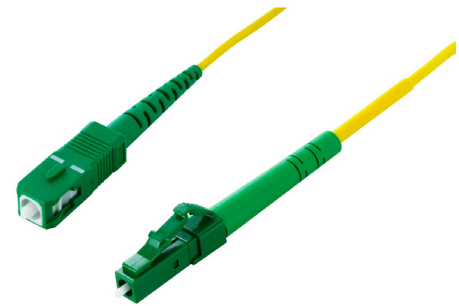

FEATURES

- LC/APC-SC/APC OS2 Single-Mode Duplex Cable 9/125µm
- Perfect for fast Ethernet, gigabit Ethernet, and other data applications
- Ideal solution for long-range networking
- UL listed and OFNR (riser) rated
- Suitable for use in upright shafts between building floors
- Compliant with ITU-T standard G657A1
- Features a standard SMF yellow jacket and Corning core
- Each cable is individually packed in a zip bag for convenience

MATERIALS

(1)	OD: 2.0mm, Singlemode 9/125 G657A1, Corning Fiber, Duplex Cable, PVC, Colour: Yellow
(2)	LC/APC SM 2.0mm Duplex Connector (Green Housing Green Boot)
(3)	Cable Marker
(4)	Black Shrinkage Tube
(5)	SC/APC SM 2.0mm Duplex Connector (Green Housing Green Boot)

FEATURES

- LC/APC-SC/APC OS2 Single-Mode Simplex Cable 9/125µm
- Perfect for fast Ethernet, gigabit Ethernet, and other data applications
- Ideal solution for long-range networking
- UL listed and OFNR (riser) rated
- Suitable for use in upright shafts between building floors
- Compliant with ITU-T standard G657A1
- Features a standard SMF yellow jacket and Corning core
- Each cable is individually packed in a zip bag for convenience

MATERIALS

(1)	OD: 2.0mm, Singlemode 9/125 G657A1, Corning Fiber, Simplex Cable, PVC, Colour: Yellow
(2)	LC/APC SM 2.0mm Simplex Connector (Green Housing Green Boot)
(3)	SC/APC SM 2.0mm Simplex Connector (Green Housing Green Boot)