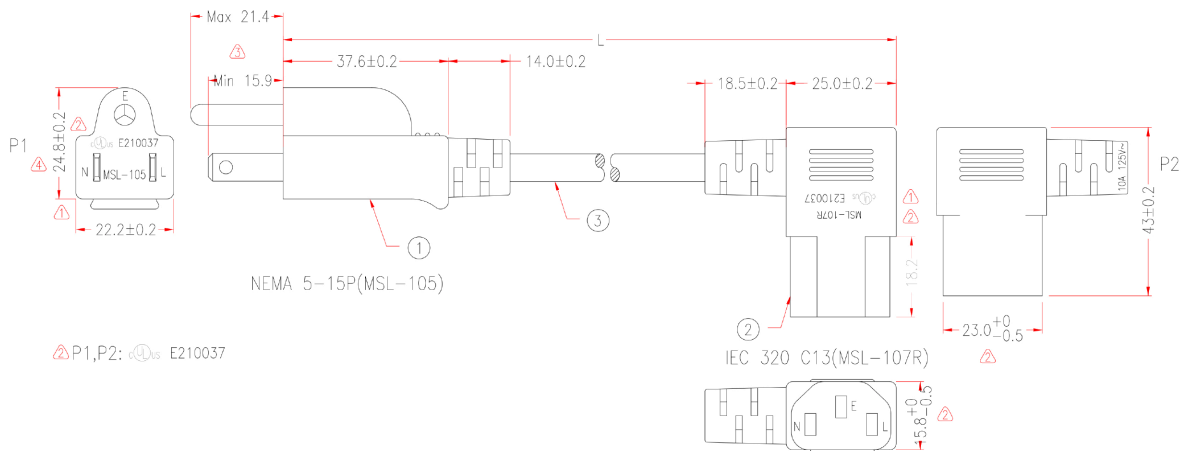

# 6' UNIVERSAL COMPUTER POWER CORD NEMA 5-15P TO RIGHT ANGLE IEC-C13

**SKUS** MC-305C

## FEATURES

- 6' Universal Computer Power Cord NEMA 5-15P To Right Angle IEC-C13
- Used to power computers, scanners, printers, monitors, and other 3-pin shroud devices
- This cord features a right angle IEC-C13 outlet, to provide extra durability, reduce bends in your cables, and provide access to hard-to-reach devices
- Either as a replacement or as an extension, this cable will provide high-quality, long-lasting functionality
- 3-prong grounded male plug to 3-pin shroud female connection type
- Heavy duty 18 AWG power cord, fully molded for durability
- Technical specifications; 10A, 125V rating, 18 AWG, FT2, SVT
- UL, cUL listed and CSA approved
- RoHS compliant

## MATERIALS

(1)	Molded PVC 35P, <b>Colour:</b> Black
	<b>Bracket:</b> YS-002
	<b>Terminal:</b> 98661BS-1
(2)	<b>Terminal:</b> 4.75mm, 321203
	Molded PVC 35P, <b>Colour:</b> Black
(3)	<b>Bracket:</b> CP-R445A-BS
	<b>Terminal:</b> 2*4mm, 98744BS-0/A
	UL SVT 18AWG*3C OD 6.3mm, Jacket Black

## SPECIFICATIONS

**ROHS COMPLIANT | UL, CUL LISTED | CSA APPROVED**

**CABLE LENGTH** Under 6FT: ±25mm  
**UNLESS OTHERWISE** Another: ±50mm  
**SPEC. TOLERANCE**

© PC Cable World. All rights reserved.

PC Cable World product specifications are subject to change without notice, but are accurate at the time of printing. Please contact a sales representative for current specs. Please note that all physical specifications are nominal.