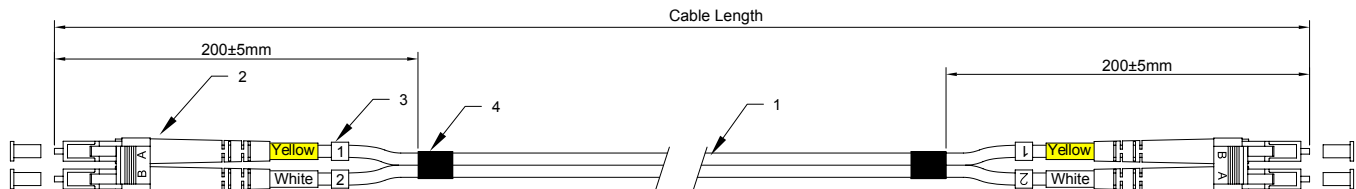

LC/APC-LC/APC SM DUPLEX 9/125 FIBER OPTICAL CABLE

SKUS	LCALCA03SD	(3')	LCALCA33SD	(33')
	LCALCA06SD	(6')	LCALCA50SD	(50')
	LCALCA10SD	(10')	LCALCA65SD	(65')
	LCALCA15SD	(15')	LCALCA75SD	(75')
	LCALCA25SD	(25')	LCALCA100SD	(100')

FEATURES

- LC/APC-LC/APC OM2 Single-Mode Duplex Cable 9/125µm
- Perfect for fast Ethernet, gigabit Ethernet, and other data applications
- Ideal solution for long-range networking
- UL listed and OFNR (riser) rated
- Suitable for use in upright shafts between building floors
- Compliant with ITU-T standard G657A1
- Features a standard SMF yellow jacket and Corning core
- Each cable is individually packed in a zip bag for convenience

MATERIALS

(1)	OD: 2.0mm, Singlemode 9/125 G657A1, Corning Fiber, Duplex Cable, PVC, Colour: Yellow
(2)	LC/APC SM 2.0mm Duplex Connector (Green Housing Green Boot)
(3)	Cable Marker
(4)	Black Shrinkage Tube

CABLE LENGTH AND TOLERANCE

CABLE LENGTH<1M	5cm
1M≤CABLE LENGTH<15M	10cm
15M≤CABLE LENGTH<30M	15cm
CABLE LENGTH≥30M	Cable Length*1%

SPECIFICATIONS

INSERTION LOSS	≤ 0.3 dB
RETURN LOSS	≥ 60 dB
A-B / B-A	

© PC Cable World. All rights reserved.