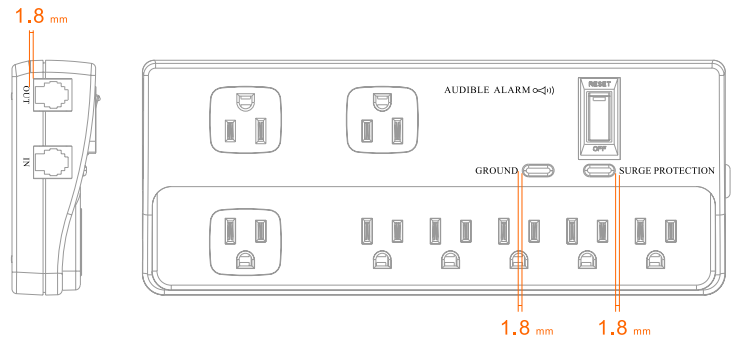

SPECIFICATIONS

ROHS COMPLIANT | UL, CUL LISTED