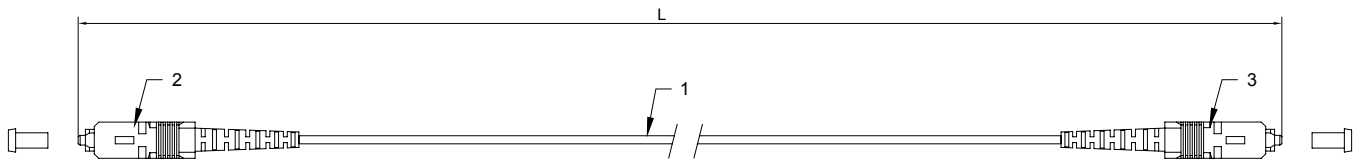

SC-SC/APC SM SIMPLEX 9/125 FIBER OPTICAL CABLE

SKUS	SCSCA03SS (3')	SCSCA33SS (33')
	SCSCA06SS (6')	SCSCA50SS (50')
	SCSCA10SS (10')	SCSCA65SS (65')
	SCSCA15SS (15')	SCSCA75SS (75')
	SCSCA25SS (25')	SCSCA100SS (100')

FEATURES

- SC/UPC-SC/APC OM2 Single-Mode Simplex Cable 9/125µm
- Perfect for fast Ethernet, gigabit Ethernet, and other data applications.
- Ideal solution for long-range networking.
- UL listed and OFNR (riser) rated.
- Suitable for use in upright shafts between building floors.
- Compliant with ITU-T standard G657A1.
- Features a standard SMF yellow jacket and Corning core.
- Each cable is individually packed in a zip bag for convenience.

CABLE LENGTH AND TOLERANCE

CABLE LENGTH<1M	5cm
1M≤CABLE LENGTH<15M	10cm
15M≤CABLE LENGTH<30M	15cm
CABLE LENGTH≥30M	Cable Length*1%

SPECIFICATIONS

INSERTION LOSS	≤ 0.3 dB
RETURN LOSS	≥ 60 dB (APC), ≥ 55 dB (UPC)